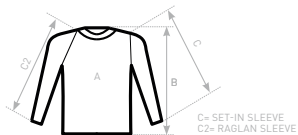

B&C EXACT 150 LSL TU 003	XS	S	M	L	XL	2XL	3XL
A HALF CHEST	-	50	53	56	59	62	65
B BODY LENGTH FROM NECK POINT	-	70	72	74	76	78	80
C SLEEVE LENGTH	-	52	54	56	58	60	62