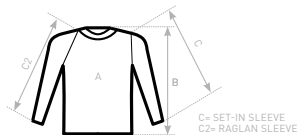

B&C #E190 /WOMEN TW 04T	XS	S	M	L	XL	2XL	3XL
A HALF CHEST	41	44	47	50	53	56	59
B BODY LENGTH FROM NECK POINT	58	60	62	64	66	68	70

B&C EXACT 150 TU 002	XS	S	M	L	XL	2XL	3XL	4XL
A HALF CHEST	47	50	53	56	59	62	65	70
B BODY LENGTH FROM NECK POINT	67	69	72	74	76	78	81	83

B&C WOMEN-ONLY TW 012	XS	S	M	L	XL	2XL	3XL
A HALF CHEST	38	40,5	43	46,5	50	53,5	-
B BODY LENGTH FROM NECK POINT	56	57,5	59	60,5	62	68,5	-

B&C EXACT 150 /KIDS TK 300	1/2	3/4	5/6	7/8	9/11	12/14
A HALF CHEST	30	33	36	39	42	45
B BODY LENGTH FROM NECK POINT	40	43	46	51	56	63

B&C MEN-ONLY TM 010	XS	S	M	L	XL	2XL	3XL
A HALF CHEST	-	48	51	54	57	60	-
B BODY LENGTH FROM NECK POINT	-	67	69	71	73	75	-

B&C EXACT 150 LSL TU 003	XS	S	M	L	XL	2XL	3XL
A HALF CHEST	-	50	53	56	59	62	65
B BODY LENGTH FROM NECK POINT	-	70	72	74	76	78	80
C SLEEVE LENGTH	-	52	54	56	58	60	62