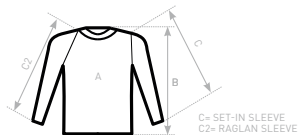

B&C EXACT 190 LSL TU 005	XS	S	M	L	XL	2XL	3XL
A HALF CHEST	-	50	53	56	59	62	65
B BODY LENGTH FROM NECK POINT	-	70	72	74	76	78	81
C SLEEVE LENGTH	-	60,5	62	63,5	65	66,5	68